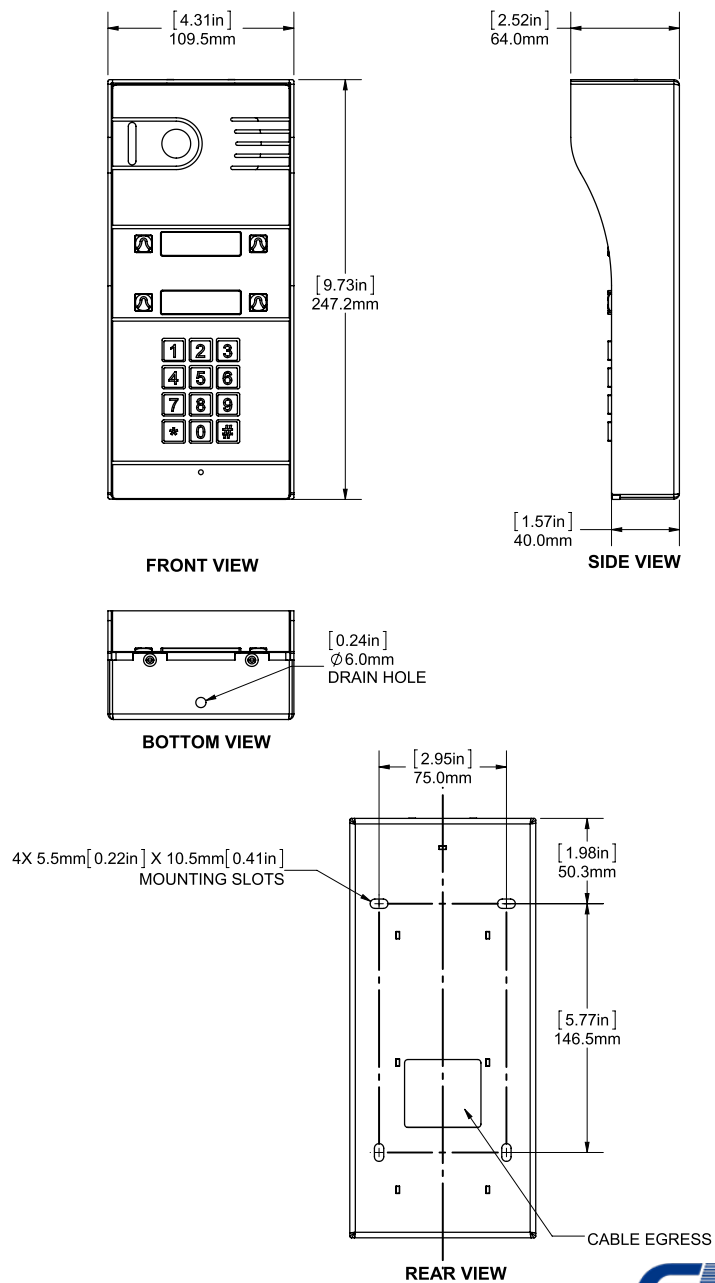

GBF smart video intercom: GBF door station PL963PM4U-POE

Technical Drawings

CONTACT US

110A-12811 Clarke Place
Richmond, British Columbia,
V6H 2H9

604-278-6896 or 604-285-8721
info@gbfelectronics.com

www.gbfelectronics.com

GBF Electronics Inc.

Call Us: 604-278-6896 or 604-285-8721
Order Online: www.gbfelectronics.com