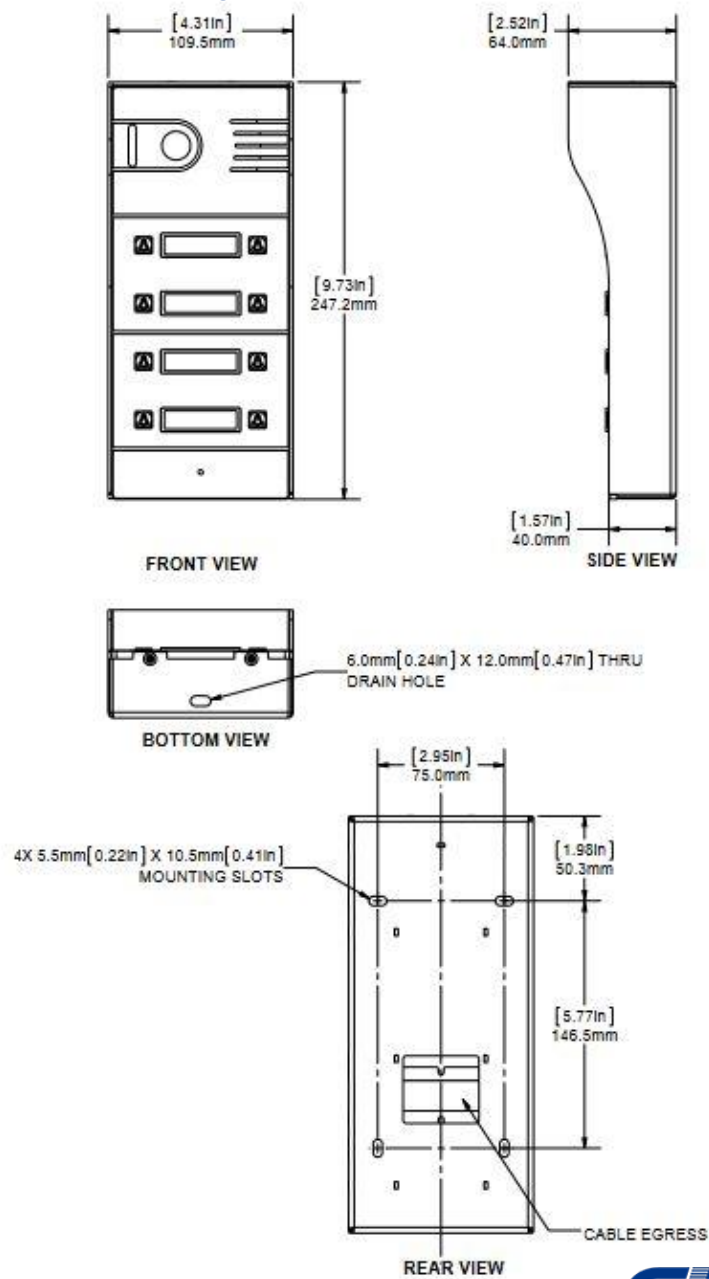

GBF smart video intercom: GBF door station PL963PM8U-POE

Technical Drawings

CONTACT US

110A-12811 Clarke Place
Richmond, British Columbia,
V6H 2H9

604-278-6896 or 604-285-8721
info@gbfelectronics.com

www.gbfelectronics.com

GBF Electronics Inc.

Call Us: 604-278-6896 or 604-285-8721
Order Online: www.gbfelectronics.com